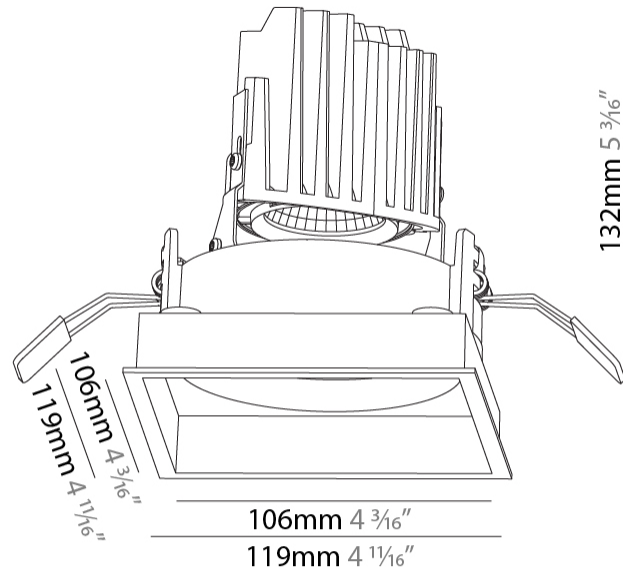

PHYSICAL

Shape: Square
Length (mm): 119
Length (in): 4 11/16
Width (mm): 119
Width (in): 4 11/16
Depth (mm): 132
Depth (in): 5 3/16
Ceiling Thickness (mm): 10 / 12.5 / 15
Ceiling Thickness (in): 3/8 or 1/2 or 9/16
Min. Recessing Depth (mm): 150
Min. Recessing Depth (in): 5 7/8
Light Distribution: Adjustable / Downlight
Weight (kg): 0.542
Weight (lbs): 1.2
Fixture Finish: SSR / BKV / CWI / CRY / HAB / UFT / ITA / RUA / FTG / MYG / LOD / PUS / FRO / FUP / KIA / POP / BLS / SPG / MEY / GOH / GUM / CHC / COM / ABZ / JAG / OBR / MOS / ROR
Fixture Material: Aluminum Die Cast
Cut-out Measurements: 114mm / 4 1/2" x 114mm / 4 1/2"

ELECTRICAL

Lamp Type: LED
Input Wattage (W): 16.5
Total Output Wattage (W): 14
Dimming: Tri-Mode (Non-Dimming and Phase Dimming (120Vac only) and 0-10V Dimming)
Driver Included: No
Driver Location: Recessed Housing
Driver Type: Constant Current - Universal
Driver Class: Class 2
Housing: See components
Input Voltage (V): 120 - 277
Constant Current (MA): 500

LED

Number of LEDs: 1
Color Temperature (°K): 2700 / 3000 / 3500 / 4000
Max. Delivered Lumen (lm): 940 / 980 / 1029 / 1050
Nominal Lumen (lm): 1386 / 1438 / 1511 / 1542
CRI: >90 CRI
Lamp Life (hrs): 50000

OPTICAL

Reflector°: 20 / 40 / 60
Adjustability: Rotational 355°; Tilt 30°

RATINGS AND CERTIFICATIONS

Certified By: Certified for North American Standards
IP rating: IP20