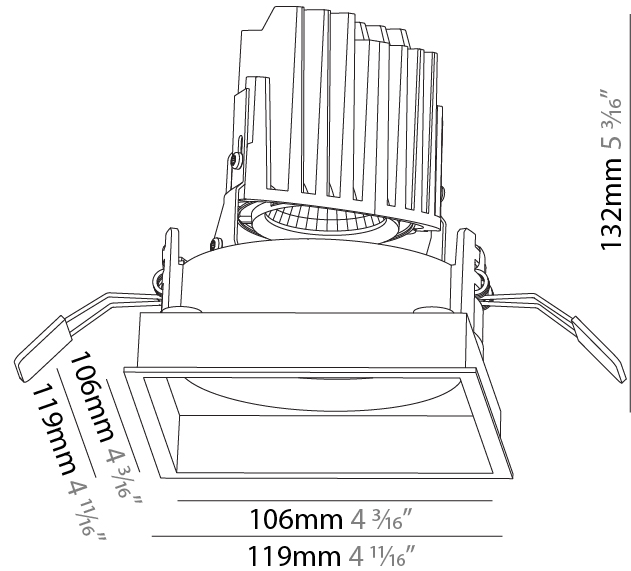

PHYSICAL

Shape: Square
Length (mm): 119
Length (in): 4 11/16
Width (mm): 119
Width (in): 4 11/16
Depth (mm): 132
Depth (in): 5 3/16
Ceiling Thickness (mm): 10 / 12.5 / 15
Ceiling Thickness (in): 3/8 or 1/2 or 9/16
Min. Recessing Depth (mm): 200
Min. Recessing Depth (in): 7 7/8
Light Distribution: Adjustable / Downlight
Weight (kg): 0.544
Weight (lbs): 1.2
Fixture Finish: SSR / BKV / CWI / CRY / HAB / UFT / ITA / RUA / FTG / MYG / LOD / PUS / FRO / FUP / KIA / POP / BLS / SPG / MEY / GOH / GUM / CHC / COM / ABZ / JAG / OBR / MOS / ROR
Fixture Material: Aluminum Die Cast
Cut-out Measurements: 114mm / 4 1/2" x 114mm / 4 1/2"

ELECTRICAL

Lamp Type: LED (Zhaga Standard)
Input Wattage (W): 13.2 / 16.5
Total Output Wattage (W): 12 / 14
Dimming: Tri-Mode (Non-Dimming and Phase Dimming (120Vac only) and 0-10V Dimming)
Driver Included: No
Driver Location: Recessed Housing
Driver Type: Constant Current - Universal
Driver Class: Class 2
Housing: See components
Input Voltage (V): 120 - 277
Constant Current (MA): 350

LED

Number of LEDs: 1
Color Temperature (°K): 2700 / 3000 / 3500 / 4000
Max. Delivered Lumen (lm): 850 / 950 / 1019 / 1040
Nominal Lumen (lm): 960 / 1070 / 1156 / 1180
CRI: >90 CRI
Lamp Life (hrs): 50000

OPTICAL

Reflector°: 10
Adjustability: Rotational 355°; Tilt 30°

RATINGS AND CERTIFICATIONS

Certified By: Certified for North American Standards
IP rating: IP20